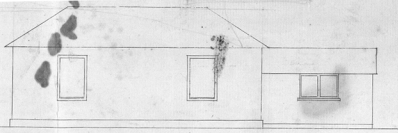

Plan of the Police Magistrate's Residence
at Stanley, Circular Head, June 1844.
Destroyed by fire Jany 1848

Side Elevation of the House, showing the proposed new Bed room.