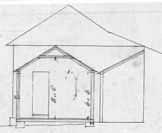

Plan of the Police Magistrate's Residence
at Stanley, Circular Head, June 1844.
Destroyed by fire Jany 1848

Side Elevation of the House, showing the proposed new Bed room.