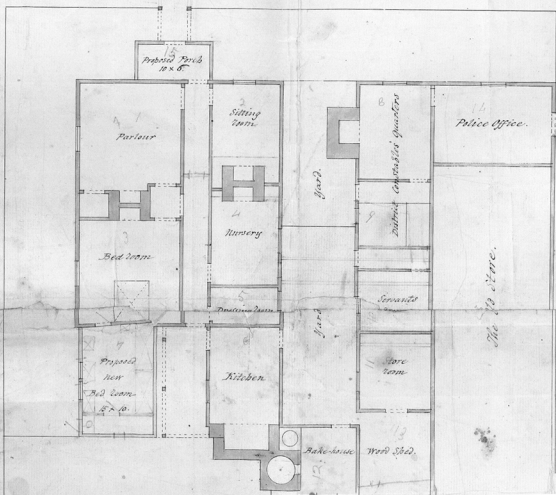

Plan of the Police Magistrate's Residence
at Stanley, Circular Head, June 1844.
Destroyed by fire Jany 1848

Side Elevation of the House, showing the proposed new Bed room.